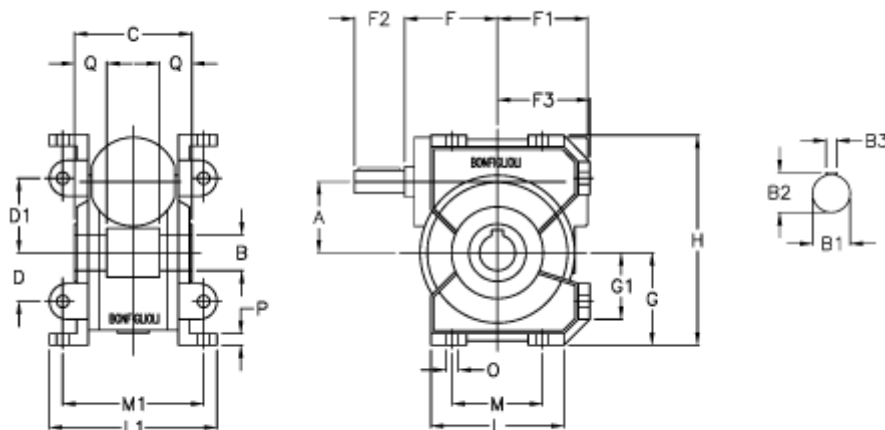

Article number: 3901049070000

Description: Worm gear with solid input shaft  
VF 49U-70-HS

## Measures

a = 49.5	Description = VF 49U-xx-HS	L = 93
B = 25	F = 65	L1 = 117
B1 = 16	F1 = 63	m = 63
B2 = 18.0	F2 = 40	M1 = 98.5
B3 = 5	F3 = 64.5	O = 8.5
C = 82	g = 64.5	P = 8
D = 34	G1 = 46.5	Q = 22.5
D1 = 52	H = 146.5	